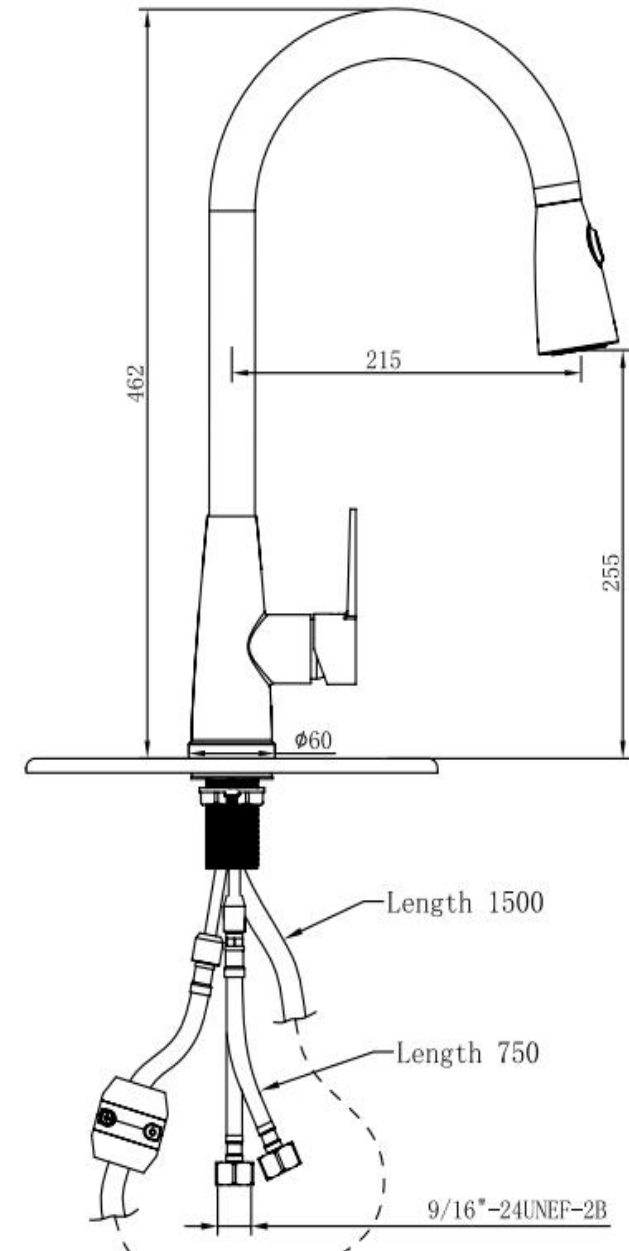

## Description

- \* Model No: 80106-\*\*\*\*
- \* S.S Construction
- \* Single Handle
- \* Fitting list:
  1. Base plate
  2. Knitted Hose
  3. Fixed Gasket
  4. O-ring
  5. Rubber / Stainless Steel Washer

## Certical Dimensions

Hose length: 1500mm & 750  
Installation Hole : 1.18"(30mm)